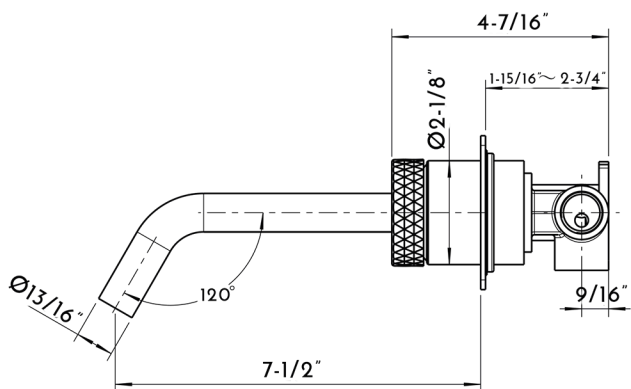

## FEATURES

- Single Lever
- Matte Black Finish
- Ceramic Cartridge
- Installation Hole 1-3/8"
- Brass Body

**BATHROOM SINK DAX-65149-BL**

MODEL	DAX-65149-BL
MATERIAL	Brass
FINISH	Matte black
HEIGHT	3-3/4"
DEPTH	7-7/8"
WIDTH	10-9/16"
FLOW RATE	1.38 GPM
HOT COLD INDICATORS	No
DECK PLATE INCLUDED	X
COMPATIBLE VALVE TYPE	Ceramic Cartridge
HANDLE STYLE	Single lever
NUMBER OF HANDLES	One
INSTALLATION TYPE	Concealed