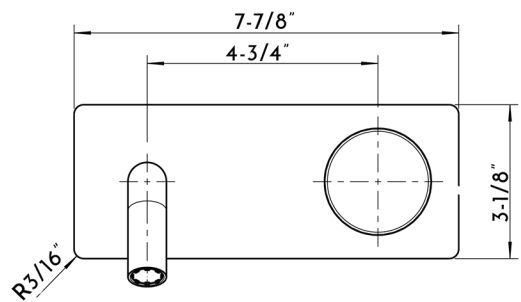

## FEATURES

- Single Lever
- Matte Black Finish
- Ceramic Cartridge
- Installation Hole 1-3/8"
- Brass Body

**BATHROOM SINK DAX-65149-BL**

MODEL	DAX-65149-BL
MATERIAL	Brass
FINISH	Matte black
HEIGHT	3-3/4"
DEPTH	7-7/8"
WIDTH	10-9/16"
FLOW RATE	1.38 GPM
HOT COLD INDICATORS	No
DECK PLATE INCLUDED	X
COMPATIBLE VALVE TYPE	Ceramic Cartridge
HANDLE STYLE	Single lever
NUMBER OF HANDLES	One
INSTALLATION TYPE	Concealed